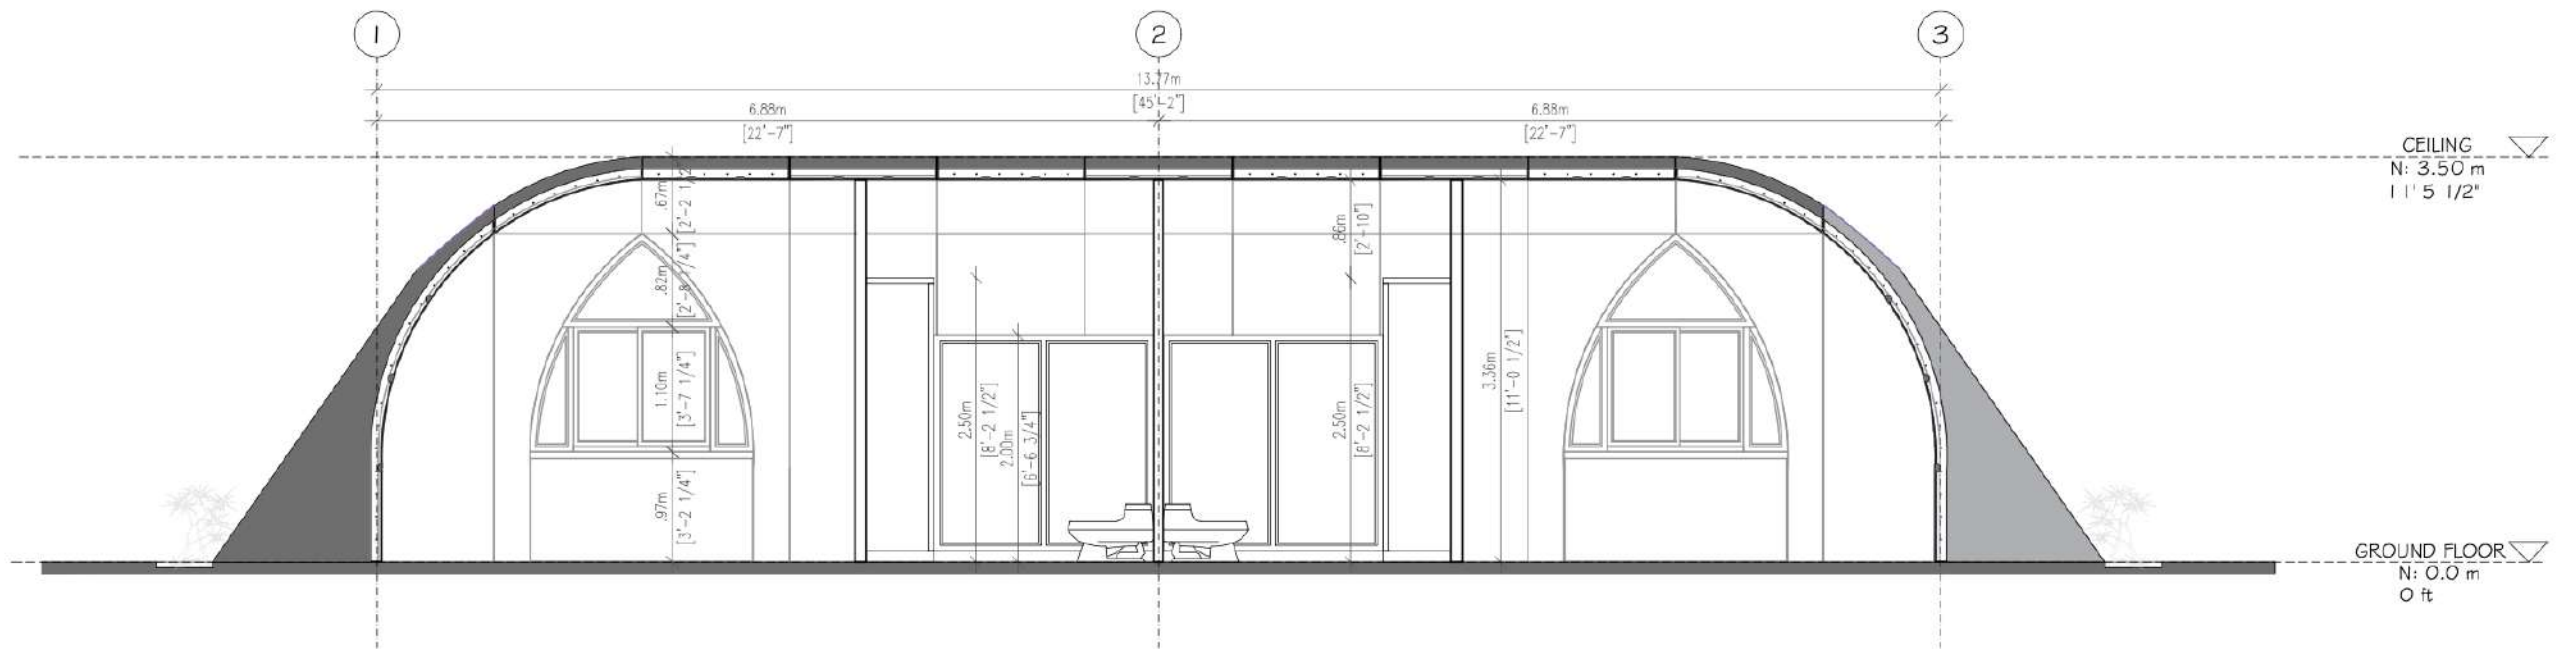

SUITE DOUBLE

Area: 81.5 M² / 877.3 Ft²

SCALE = 1:50

1
A3

FRONT ELEVATION

SCALE = 1:50

4
A3

LEFT ELEVATION

SCALE = 1:50 2
A3 REAR ELEVATION

SCALE = 1:50 3
A3 RIGHT ELEVATION

SCALE = 1:50

1
A3

BUILDING SECTION - 2

SCALE = 1:50

2
A3

BUILDING SECTION - 1