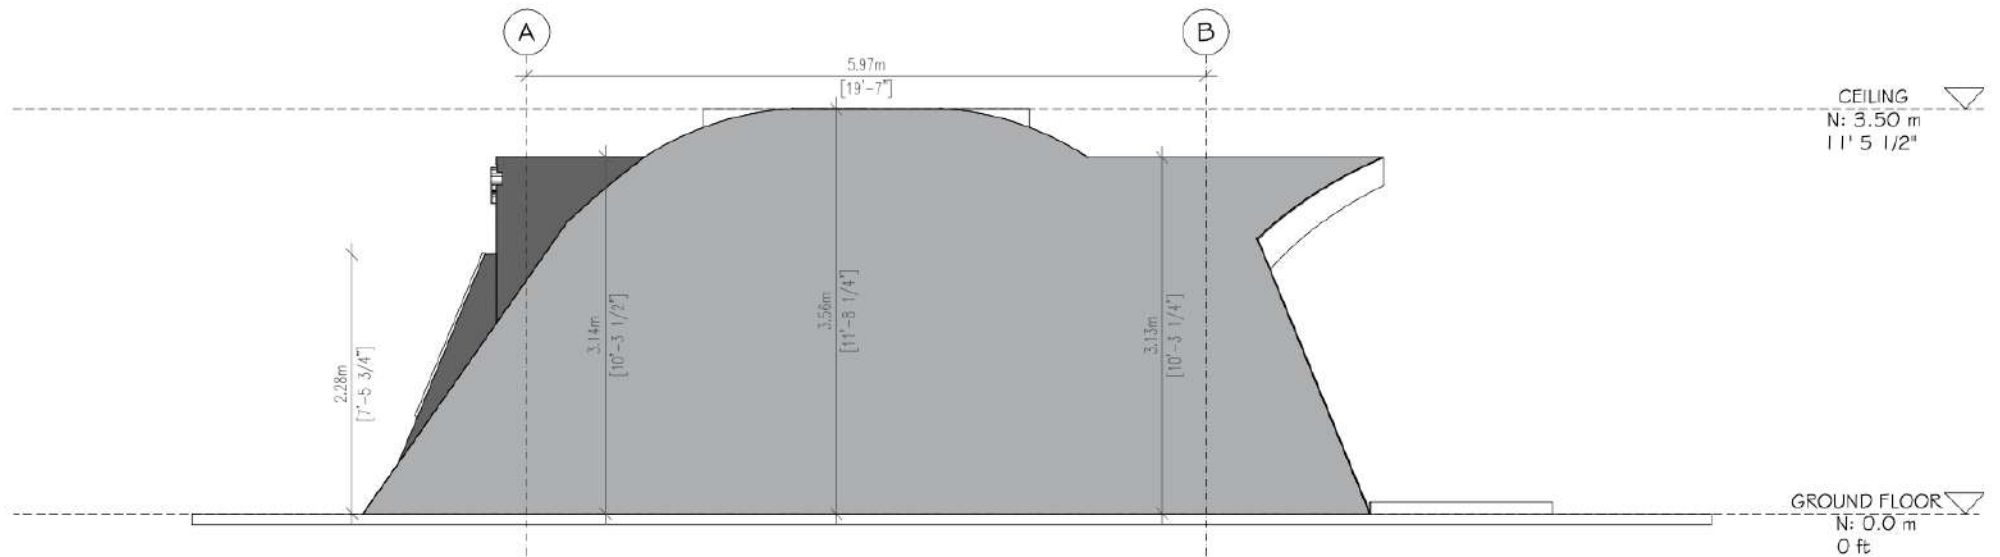

SUITE DOUBLE

Area: 81.5 M² / 877.3 Ft²

SCALE = 1:50

1
A3

FRONT ELEVATION

SCALE = 1:50

4
A3

LEFT ELEVATION

SCALE = 1:50 2
A3 REAR ELEVATION

SCALE = 1:50 3
A3 RIGHT ELEVATION

SCALE = 1:50

1
A3

BUILDING SECTION - 2

SCALE = 1:50

2
A3

BUILDING SECTION - 1