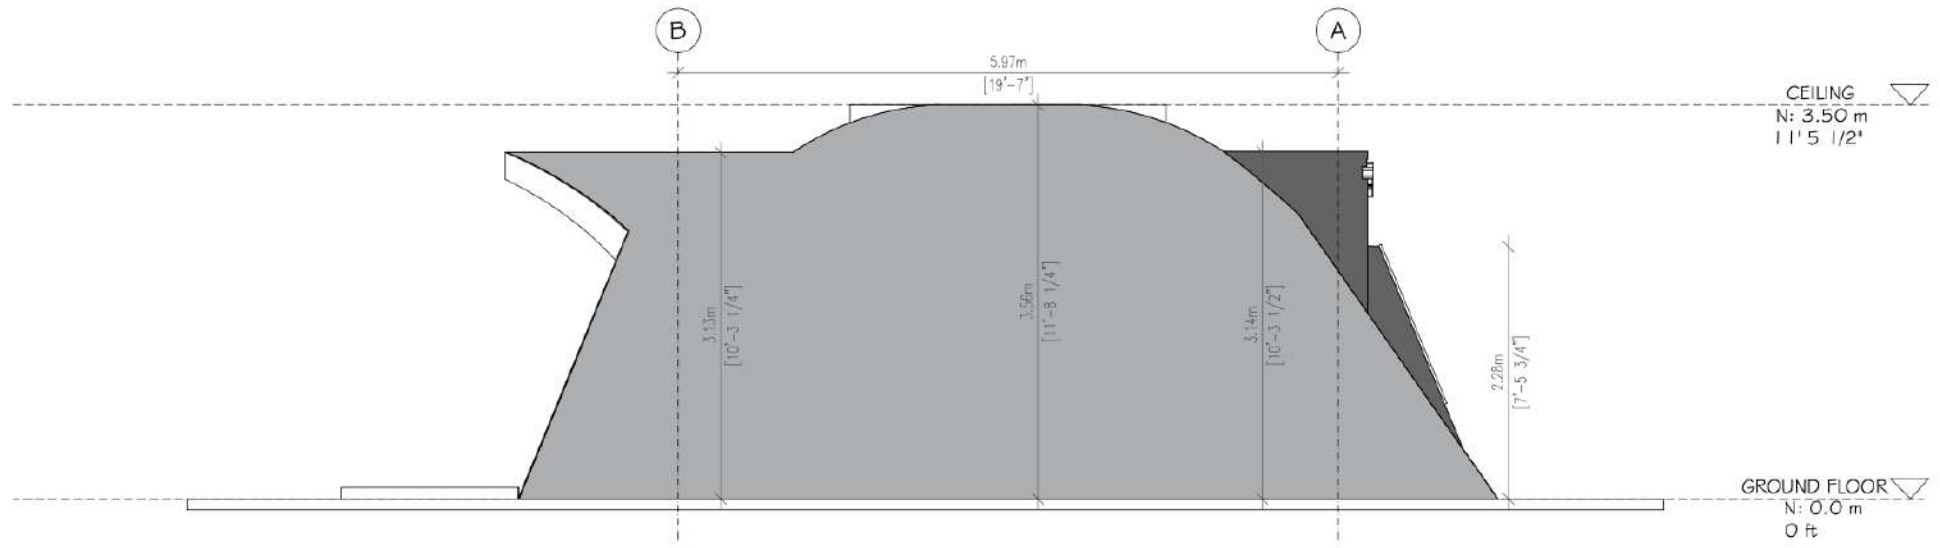

SUITE DOUBLE

Area: 81.5 M² / 877.3 Ft²

SCALE = 1:50

1
A3

FRONT ELEVATION

SCALE = 1:50

4
A3

LEFT ELEVATION

SCALE = 1:50 2
A3 REAR ELEVATION

SCALE = 1:50 3
A3 RIGHT ELEVATION

SCALE = 1:50

1
A3

BUILDING SECTION - 2

SCALE = 1:50

2
A3

BUILDING SECTION - 1