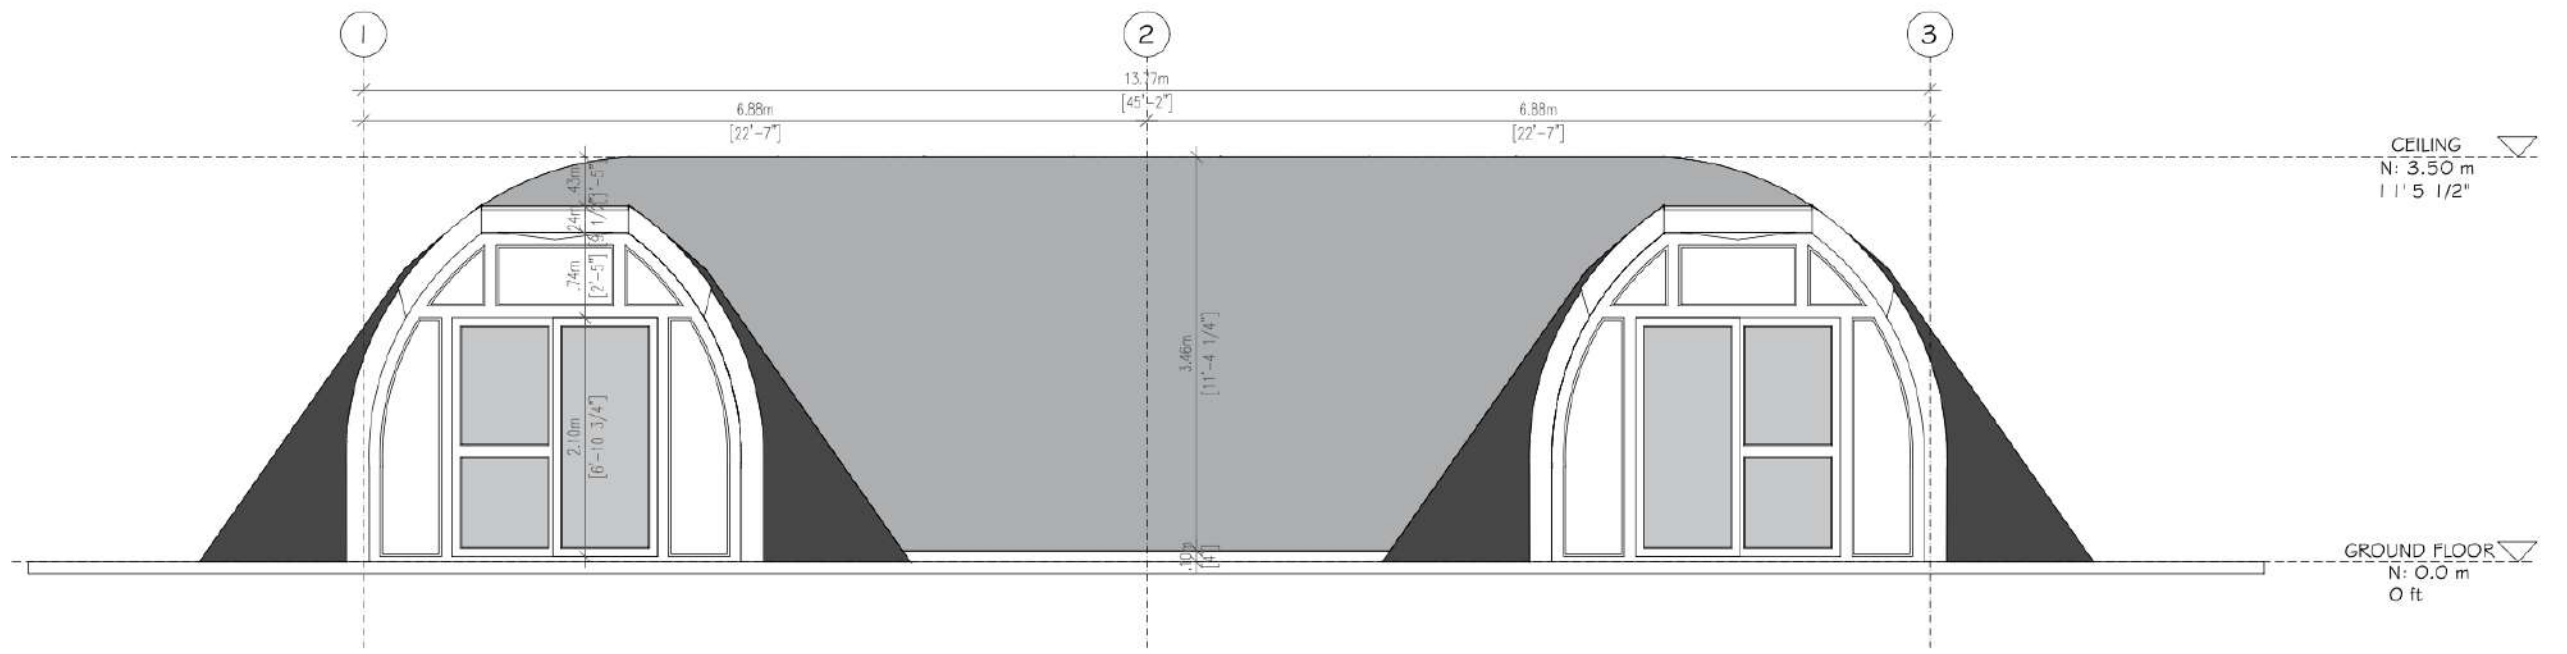

SUITE DOUBLE

Area: 81.5 M² / 877.3 Ft²

SCALE = 1:50

1
A3

FRONT ELEVATION

SCALE = 1:50

4
A3

LEFT ELEVATION

SCALE = 1:50 2
A3 REAR ELEVATION

SCALE = 1:50 3
A3 RIGHT ELEVATION

SCALE = 1:50

1
A3

BUILDING SECTION - 2

SCALE = 1:50

2
A3

BUILDING SECTION - 1