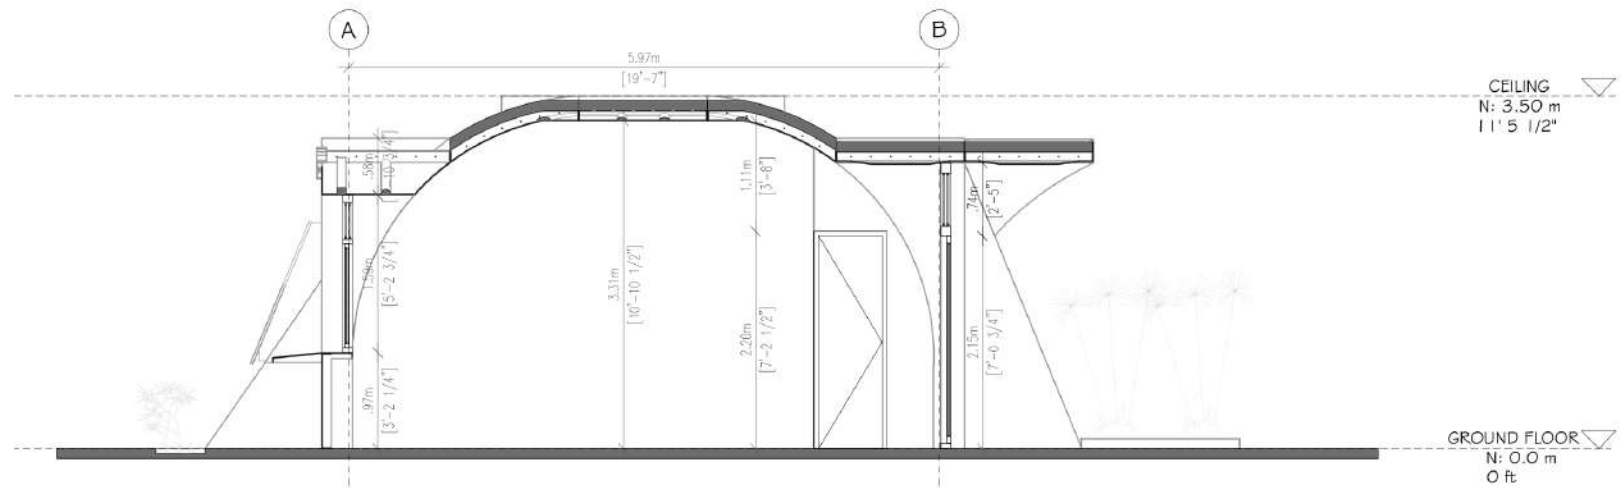

SUITE DOUBLE

Area: 81.5 M² / 877.3 Ft²

SCALE = 1:50

1
A3

FRONT ELEVATION

SCALE = 1:50

4
A3

LEFT ELEVATION

SCALE = 1:50 2
A3 REAR ELEVATION

SCALE = 1:50 3
A3 RIGHT ELEVATION

SCALE = 1:50

1
A3

BUILDING SECTION - 2

SCALE = 1:50

2
A3

BUILDING SECTION - 1