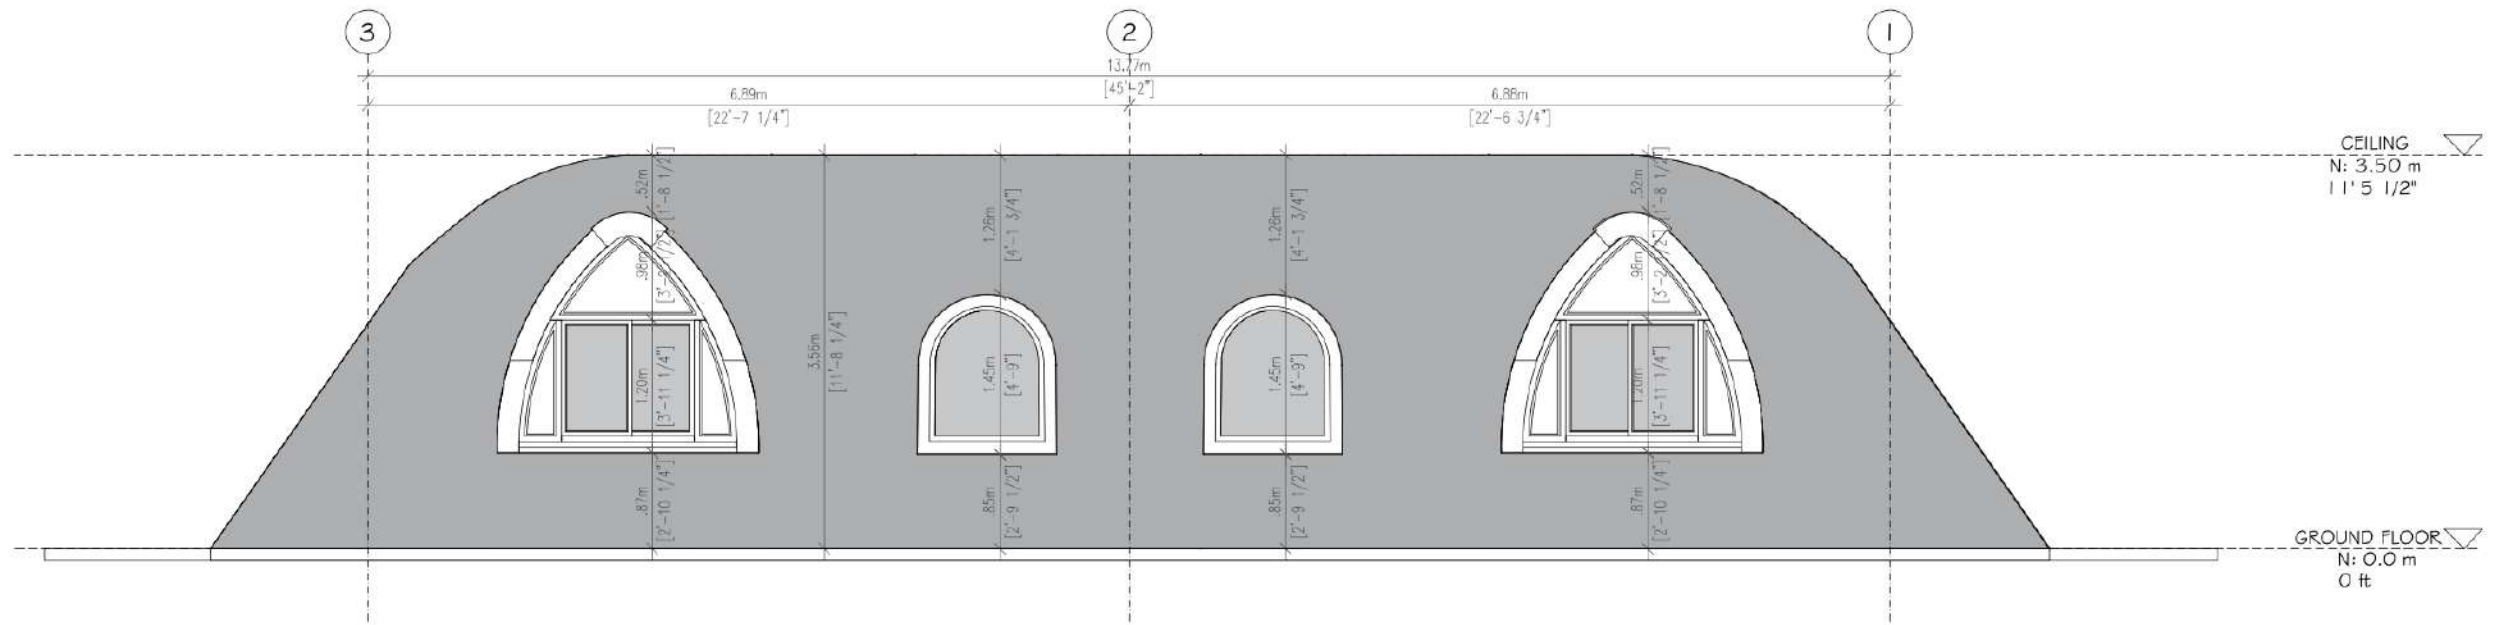

SUITE DOUBLE

Area: 81.5 M² / 877.3 Ft²

SCALE = 1:50

1
A3

FRONT ELEVATION

SCALE = 1:50

4
A3

LEFT ELEVATION

SCALE = 1:50 2
A3 REAR ELEVATION

SCALE = 1:50 3
A3 RIGHT ELEVATION

SCALE = 1:50

1
A3

BUILDING SECTION - 2

SCALE = 1:50

2
A3

BUILDING SECTION - 1