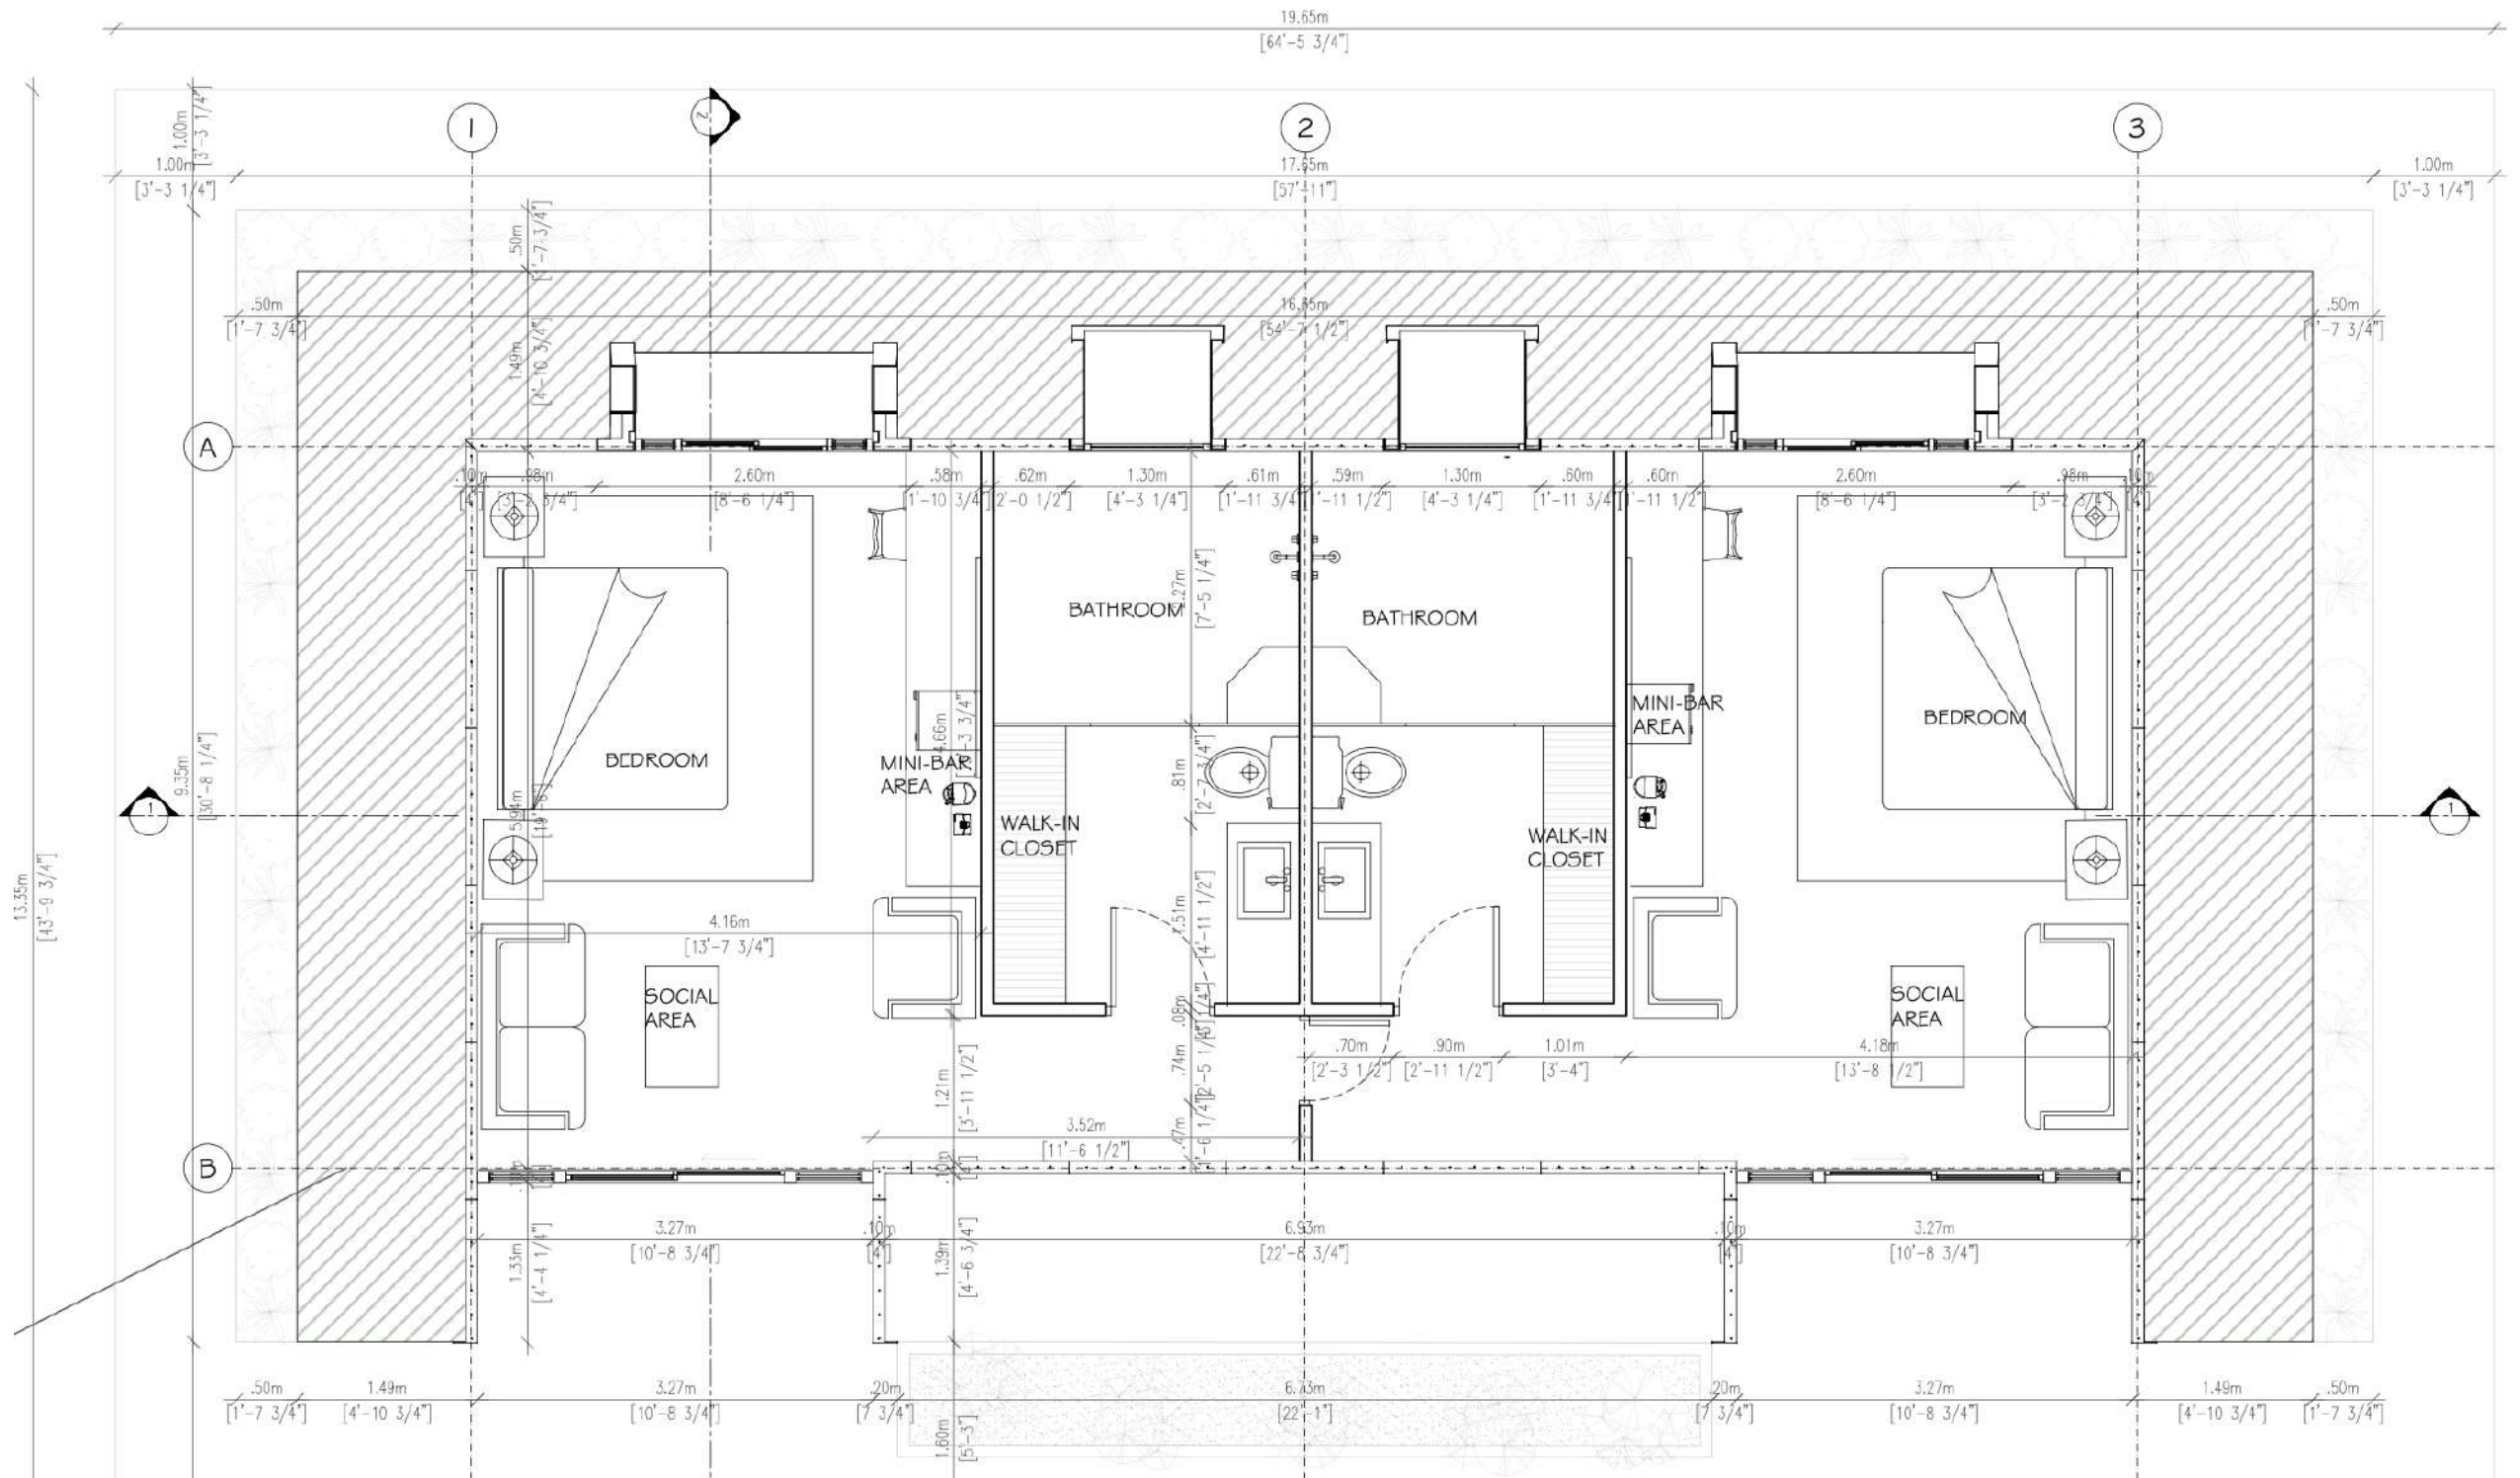

SUITE DOUBLE

Area: 81.5 M² / 877.3 Ft²

SCALE = 1:50

1
A3

FRONT ELEVATION

SCALE = 1:50

4
A3

LEFT ELEVATION

SCALE = 1:50 2
A3 REAR ELEVATION

SCALE = 1:50 3
A3 RIGHT ELEVATION

SCALE = 1:50

1
A3

BUILDING SECTION - 2

SCALE = 1:50

2
A3

BUILDING SECTION - 1