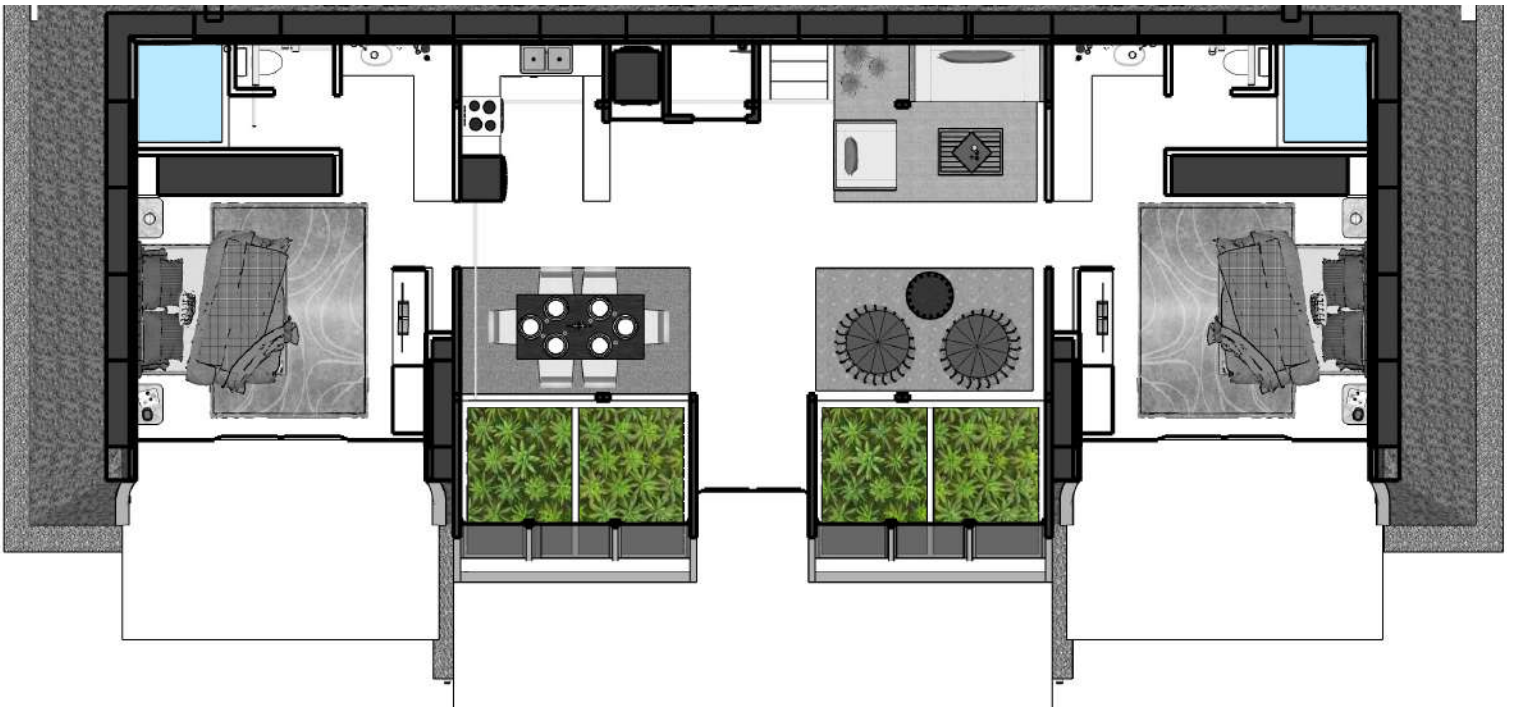

This carefully designed two-bedroom model offers generously spacious and well-lit environments. The bedrooms feature large facades that allow you to enjoy the views of the surrounding landscape. The bathroom is designed to accommodate three people simultaneously in separate spaces, while the social area seamlessly integrates all living spaces into a warm and inviting atmosphere perfect for families.

TOTAL INTERIOR AREA: 1,502 Sqft - 139.53 m2

Bedrooms : 192.56 sqft - 17.89m2 each
 Bathroom : 102.90 sqft - 9.56 m2 each
 Kitchen : 59.20 sqft - 5.50 m2

Social Area : 423.45 sqft - 39.34 m2
 Utility room : 33.15 sqft - 3.08 m2
 Indoor Farming : 190.73 sqft - 17.72 m2