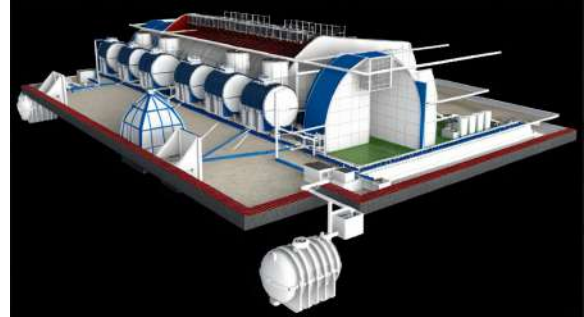

Equipped with cutting-edge technology, this home is fully capable of operating off the grid, allowing you to be completely disconnected from urban infrastructure. Whether you wish to settle in a tranquil forest, a serene desert, or by the shores of a beautiful lake, this home can thrive in any remote location you choose.