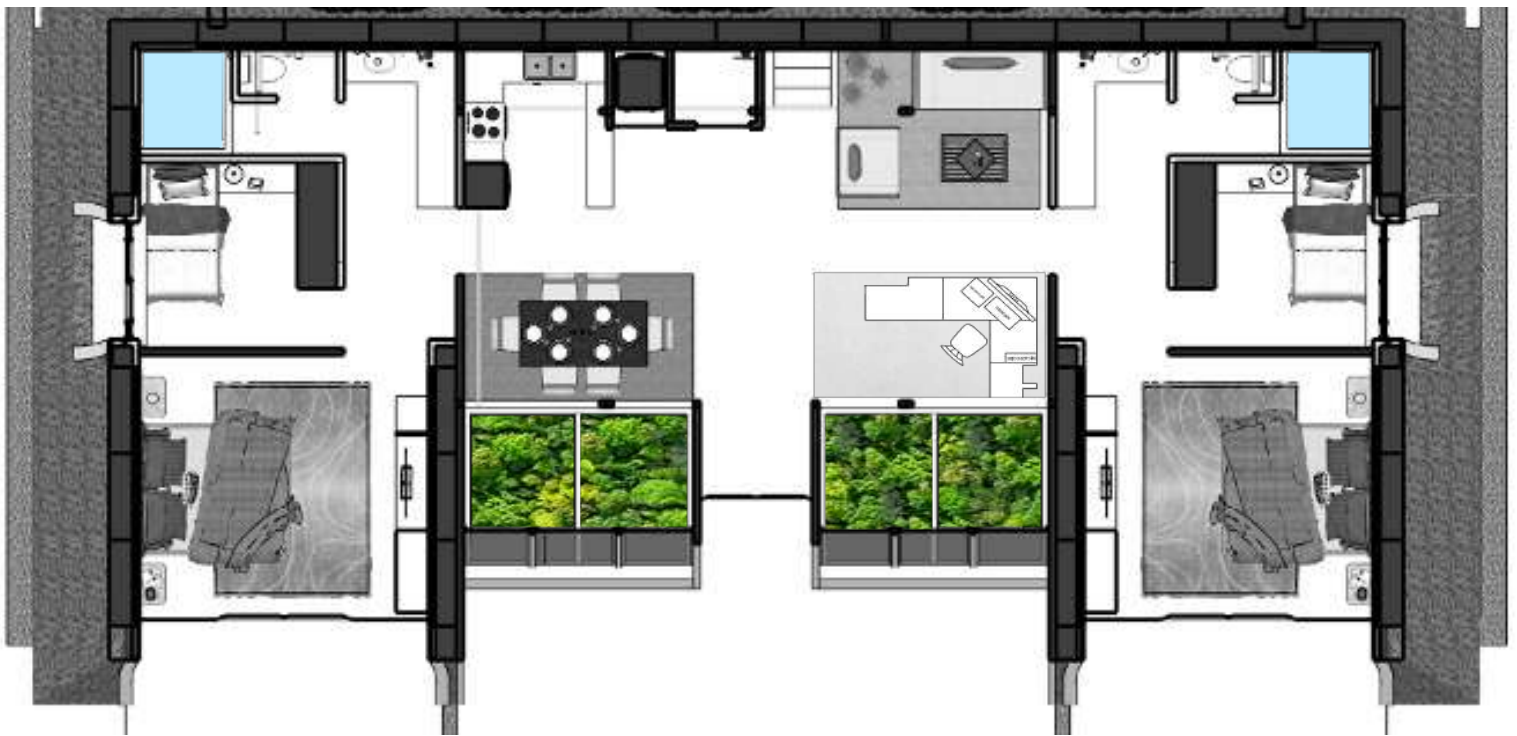

# 4 Bedroom OasisBioHome

1,769 Sqft - 164.34 m2

This four-bedroom model offers comfortable, spacious, and well-lit environments, designed to provide everything you need for living in remote locations. It incorporates systems for capturing your own water and energy, geothermal ventilation, vegetable cultivation, biogas production, and much more.

**TOTAL INTERIOR AREA:** 1,769 Sqft - 164.34 m2

Bedrooms : 196.22 sqft - 18.23m2 each  
Bathroom : 104.30 sqft - 9.69 m2 each  
Kitchen : 59.20 sqft - 5.50 m2

Social Area : 428.40 sqft - 39.80 m2  
Utility room : 33.15 sqft - 3.08 m2  
Indoor Farming : 190.73 sqft - 17.72 m2